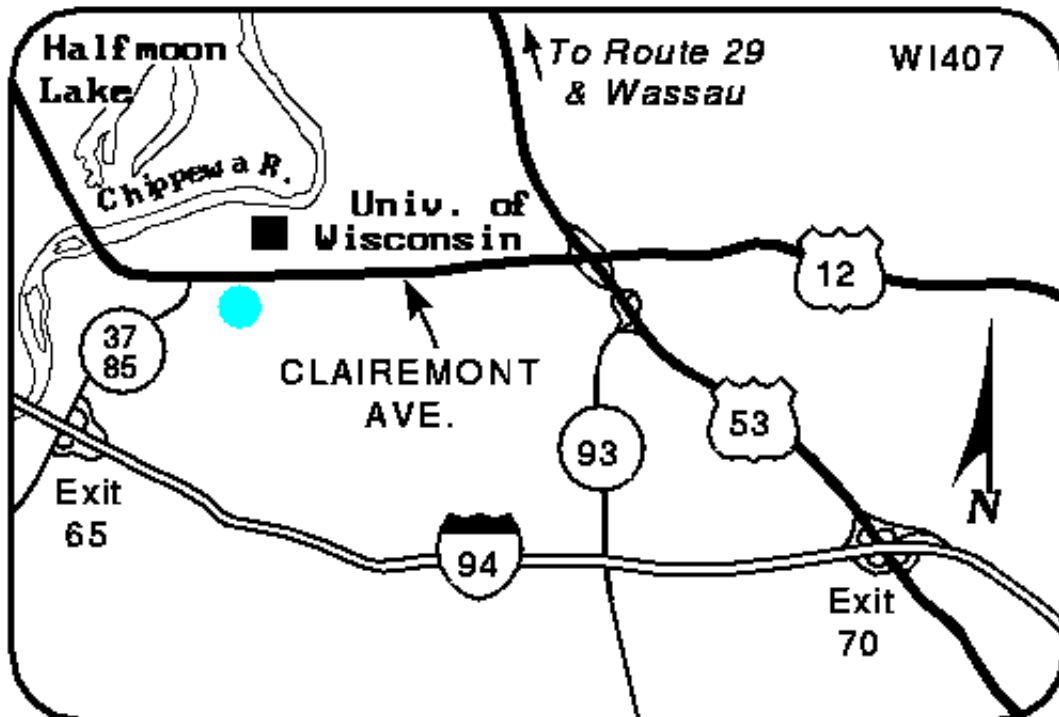

This Eau Claire hotel is less than five miles from the **Oakwood Mall** and **Fanny Hill Dinner Theatre**. The **Chippewa Valley Museum**, which offers award-winning exhibits, beautifully preserved historic structures, a working turn-of-the-century ice cream parlor and more, is located in Carson Park, a 134-acre peninsula surrounded by Half Moon Lake. The Chippewa Valley Regional Airport is located just eight miles from the hotel.

BY CHOICE HOTELS

Quality Inn Conference Center

809 W. Clairemont Ave.
Eau Claire, WI, US, 54701
Phone: (715) 834-6611
Fax: (715) 834-6611

Local Map:

Directions to Our Hotel:

U.S. 53 ex. Clairemont Ave., 2 mi. to htl./ I-94 ex. 65, SR. 37 N. to Clairemont Ave. to htl.