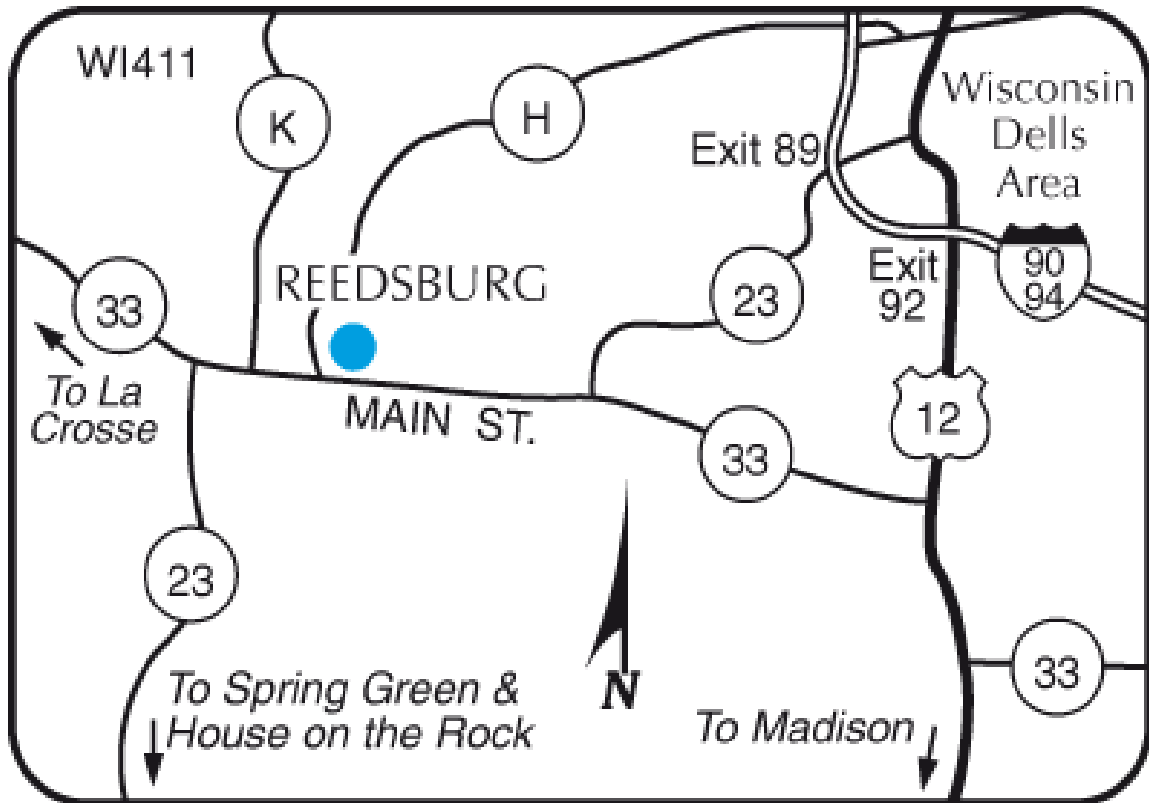

BY CHOICE HOTELS

Quality Inn

2115 E. Main St.
Reedsburg, WI, US, 53959
Phone: (608) 524-8535
Fax: (608) 524-6570

Local Map:

Directions to Our Hotel:

I-90/94 ex. 89, SR 23 S. 7 mi to jct. SR 23 & 33 W. go 6mi to hotel./ I-90/94 ex. 92, US 12 S. 4 mi to SR 33 W. go 12 mi.to hotel.

Contact Information:

2115 E. Main St.
Reedsburg, WI, US, 53959
Phone: (608) 524-8535
Fax: (608) 524-6570